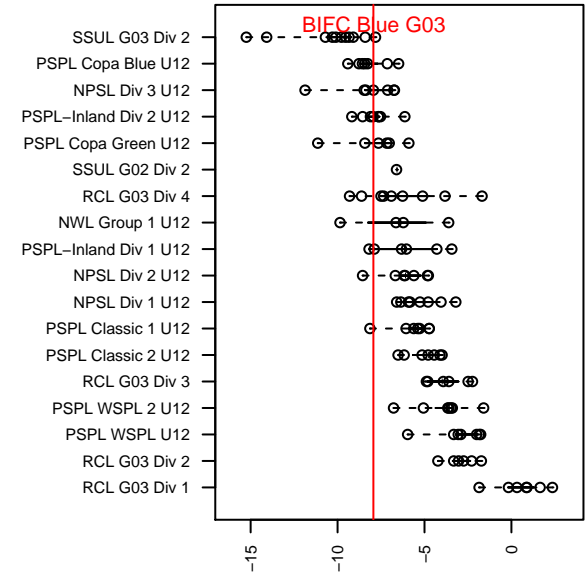

# BIFC Blue G03

Bainbridge Island FC  
Bainbridge, WA  
G03 total strength=331  
attack=0.19 defense=0.2  
fall league = NPSL Div 3 U12  
notes= Riptide

alt names used:  
BIFC G03 Blue  
BIFC G'03 Blue  
BIFC GU12 Riptide

Venues played:  
2015 Dungeness Cup GU12 Olympic  
2015 Island Cup GU12  
2015 NPSL Division 3 U12

**attack and defense variance (black dot)  
relative to other teams  
and top 10 in region**

**attack and defense rating  
relative to others at age  
and all opponents in last 13 months**