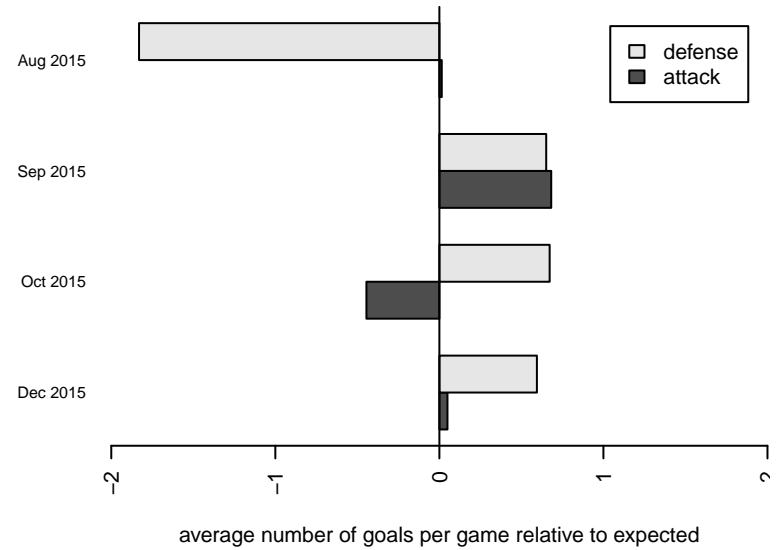

Performance relative to 13 month average