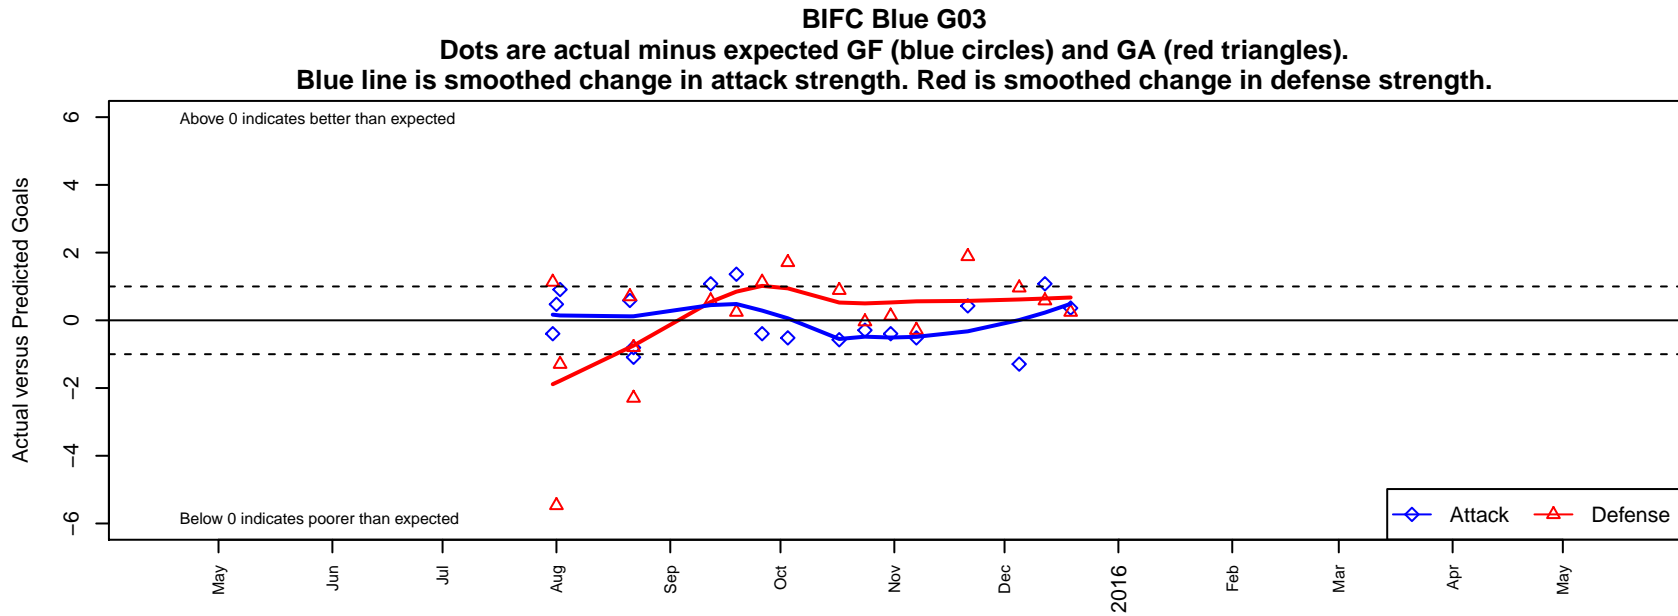

# BIFC Blue G03

Bainbridge Island FC  
Bainbridge, WA  
G03 total strength=331  
attack=0.19 defense=0.2  
fall league = NPSL Div 3 U12  
notes= Riptide

alt names used:  
BIFC G03 Blue  
BIFC G'03 Blue  
BIFC GU12 Riptide

Venues played:  
2015 Dungeness Cup GU12 Olympic  
2015 Island Cup GU12  
2015 NPSL Division 3 U12

**attack and defense variance (black dot)  
relative to other teams  
and top 10 in region**

**attack and defense rating  
relative to others at age  
and all opponents in last 13 months**