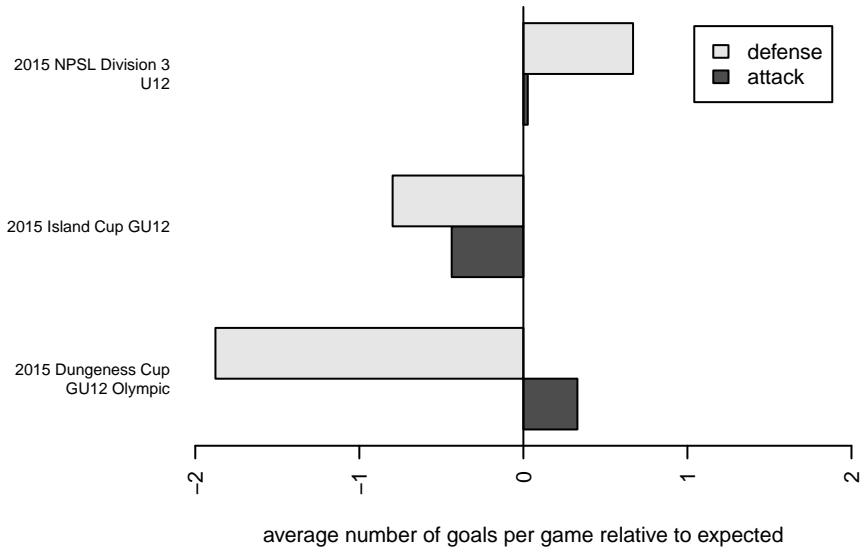

Performance relative to 13 month average